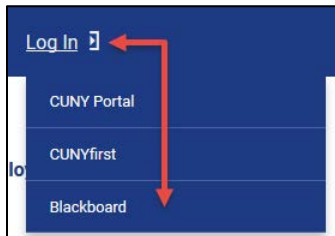

New Blackboard Login

Starting in July, the login method for Blackboard will transition to new CUNY login credentials.

You will access Blackboard from the same sites you currently use, but you will log in using your CUNYfirst username followed by @login.cuny.edu and your CUNYfirst password. For example, if you log into CUNYfirst as george.washington76, you will log into Blackboard as george.washington76@login.cuny.edu. You will still login from the current sites you use, such as the CUNY site at www.cuny.edu or from the City Tech home page at

http://www.citytech.cuny.edu/ by clicking on Quicklinks and selecting Blackboard.

The direct link to login will remain the same <https://bbhosted.cuny.edu/webapps/login/nportal>

Benefits of new method:

Fewer usernames and passwords to remember.
One-click logout for all applications.

How do I login to Blackboard?

Go to CUNY website at www.cuny.edu. From upper-right corner, hover

mouse over Log In and click Blackboard. It will take you to the PORTAL LOG-IN page.

Click Blackboard Log-In button. It will take you to CUNY Applications Login Page.