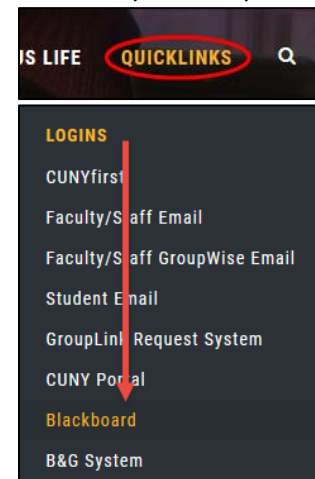

New Blackboard Login

Starting in July, the login method for Blackboard will transition to new CUNY login credentials.

You will access Blackboard from the same sites you currently use, but you will log in using your CUNYfirst username followed by @login.cuny.edu and your CUNYfirst password. For example, if you log into CUNYfirst as george.washington76, you will log into Blackboard as george.washington76@login.cuny.edu. You will still login from the current sites you use, such as the CUNY site at www.cuny.edu or from the City Tech home page at

How do I login to Blackboard?

Go to CUNY website at www.cuny.edu. From upper-right corner, hover

mouse over Log In and click Blackboard. It will take you to the PORTAL LOG-IN page.

Click Blackboard Log-In button. It will take you to CUNY Applications Login Page.

Type in your CUNYfirst username & password and click Log in.

You can also access Blackboard by visiting the school website at http://www.citytech.cuny.edu.

Hover mouse over QUICKLINKS and click Blackboard under Logins. It will take you to CUNY Applications Login Page.